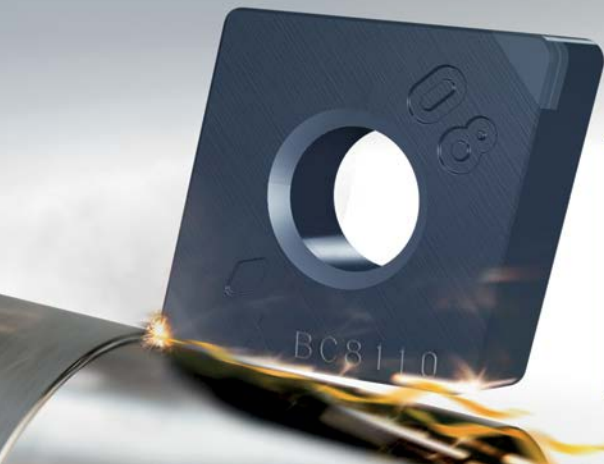

AUGMENTED REALITY CONTENT / MC6000 Series

AUGMENTED REALITY CONTENT / MVX

The logo features a stylized blue 'S' composed of three parallel, chevron-like shapes pointing to the right, with a white double-line border.