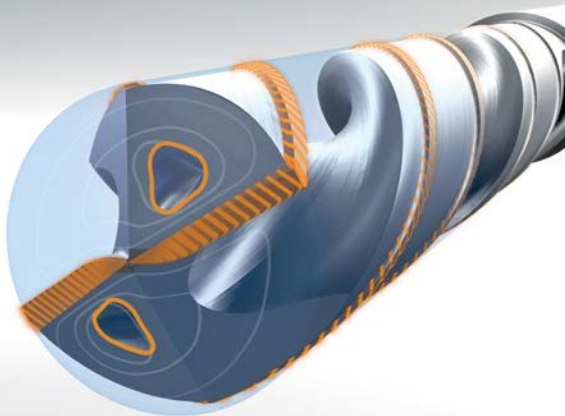

AUGMENTED REALITY CONTENT / MC6000 Series

AUGMENTED REALITY CONTENT / MVX

The logo features a stylized blue 'S' composed of three parallel, chevron-like shapes pointing to the right, with a white double-line border.